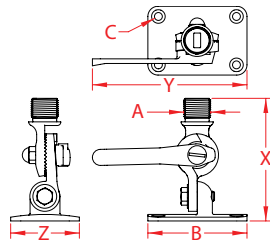

ANTENNA RATCHET MOUNT

316 STAINLESS STEEL

Import

Precision
Cast

ITEM	A (thread)	B	C	FASTENER	X (height)	Y (length)	Z (width)	WT (lb)	PACKAGING TYPE	EACH (qty)	INNER (qty)	CARTON (qty)	UPC
S3620-0000	1" - 14	3.62"	0.27"	1/4" Screws	4.48"	5.65"	2.54"	1.48	POLYBAG	1	1	20	791506056515
S3621-0000	1" - 14	3.75"	0.27"	1/4" Screws	6.00"	5.33"	2.26"	1.97	POLYBAG	1	1	15	791506056522

NOTE:

**HEAVY DUTY ANTENNA RATCHET MOUNT WITH ALL COMPONENTS PRECISION CAST.
ALL DIMENSIONS ARE NOMINAL (+/- 3%) AND ARE SUBJECT TO CHANGE WITHOUT NOTICE.**